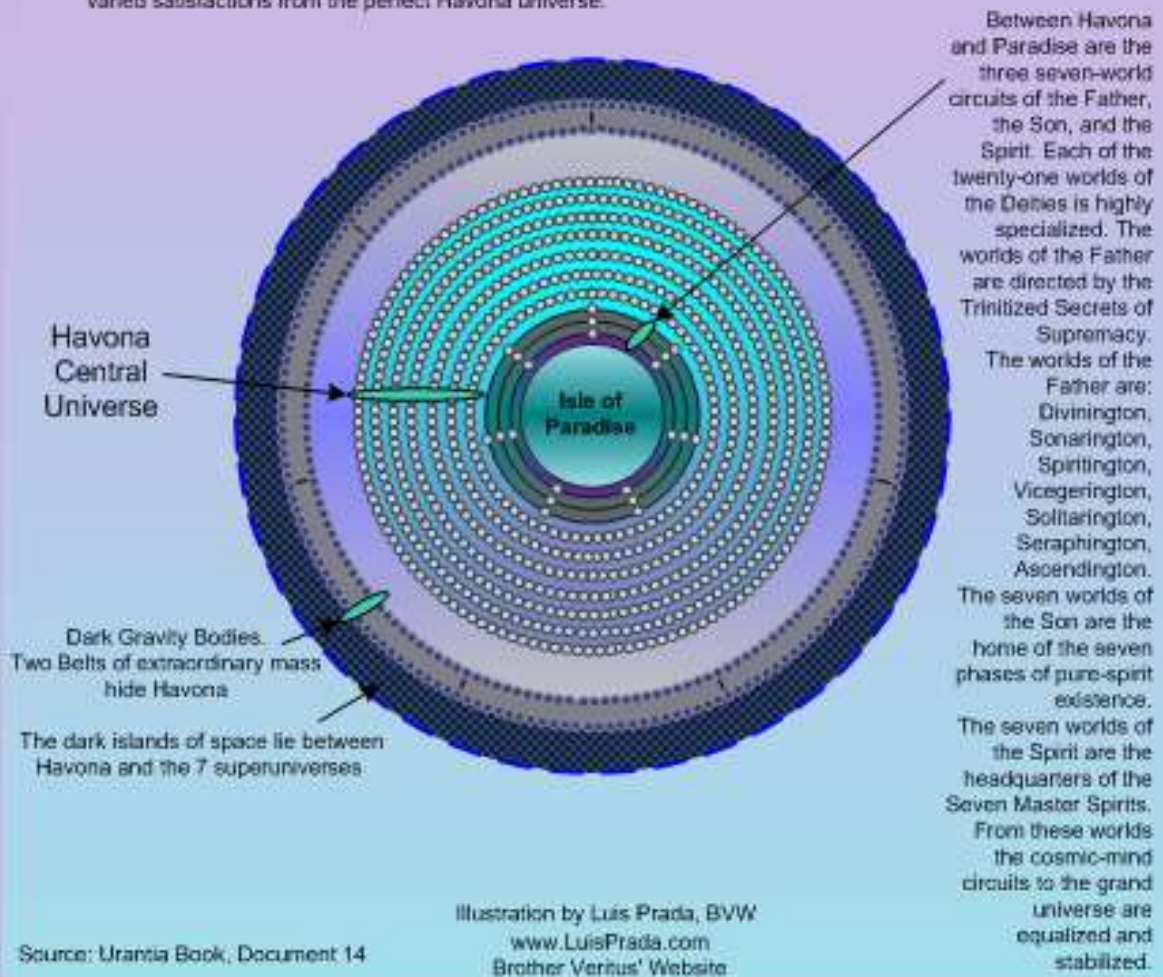

The glory, grandeur, and perfection of the Orvonton capital surpass any of the wonders of the time-space creations.

Each of these clusters consists of 70 specialized worlds containing thousands upon thousands of replete institutions and organizations devoted to universe training and spirit culture.

Illustration by Luis Prada, BVW

UB [15:7, 10&11]

[www.LuisPrada.com](http://www.LuisPrada.com)  
Brother Ventus' Website

## Central Universe, the Paradise-Havona System Schematic Representation

⑧ Havona consists of one billion perfect worlds revolving around Paradise in seven concentric circuits. The Havona worlds consist of one thousand elements and seven forms of energy. Each world is unique. Havona natives are the children of the Trinity. There is no government on the Havona worlds. The standard time of the grand universe is the Paradise-Havona day—a little over seven minutes less than one thousand years of Urantia time. There are seven forms of life in Havona. Sin has never appeared in Havona. The Deities derive varied satisfactions from the perfect Havona universe.

## Eternal Life Journey of the Soul Schematic Representation