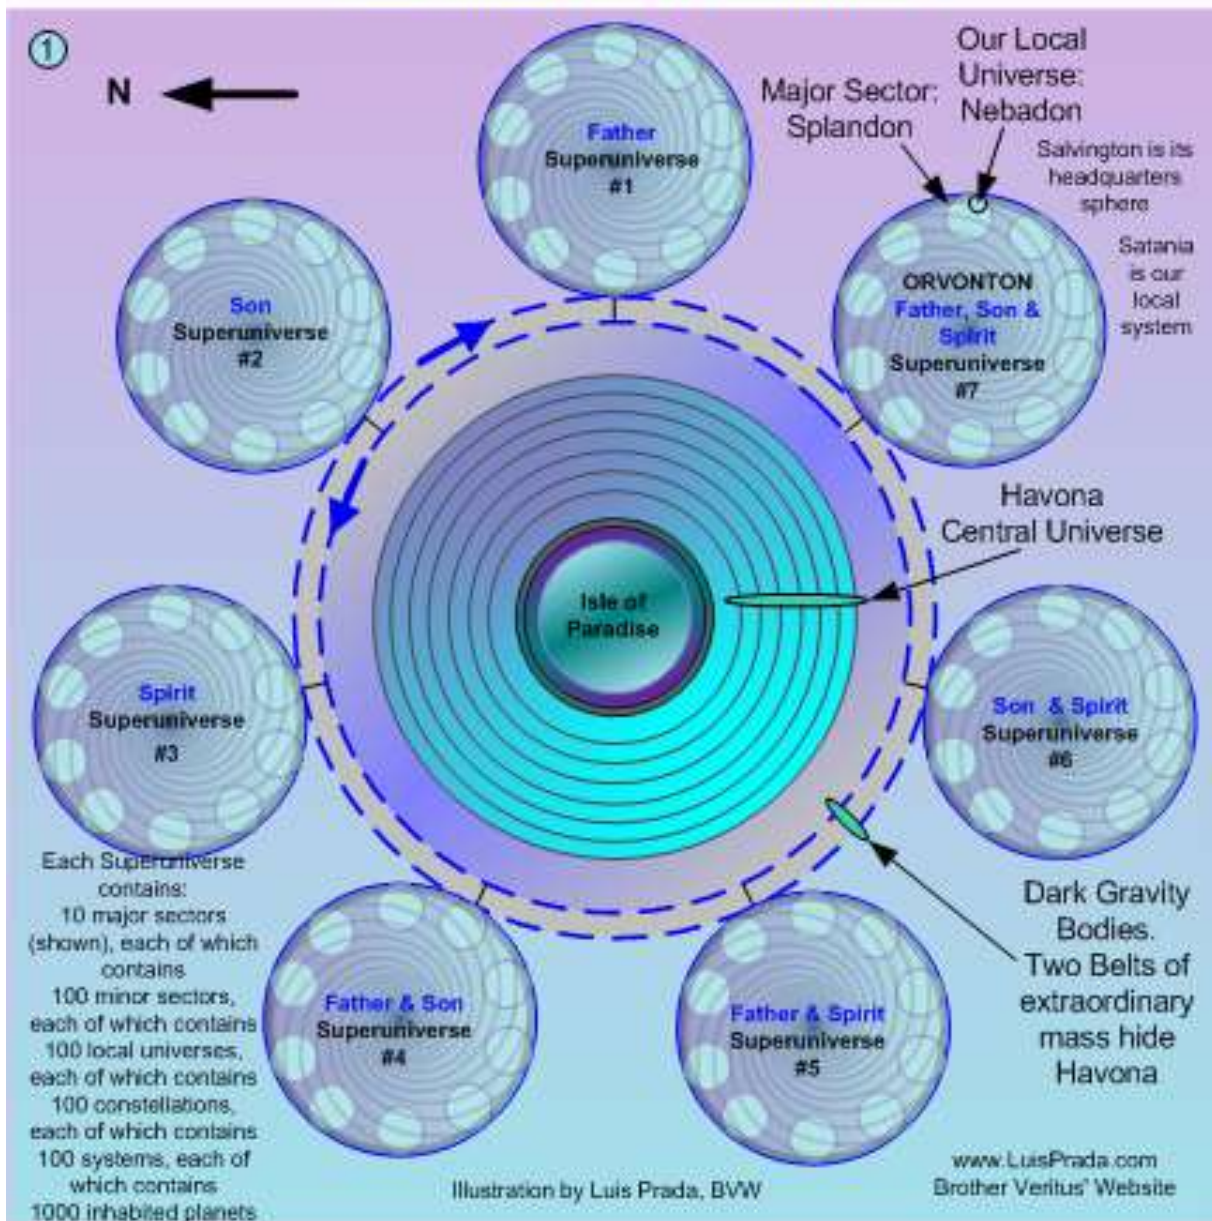

GRAND UNIVERSE Schematic Representation