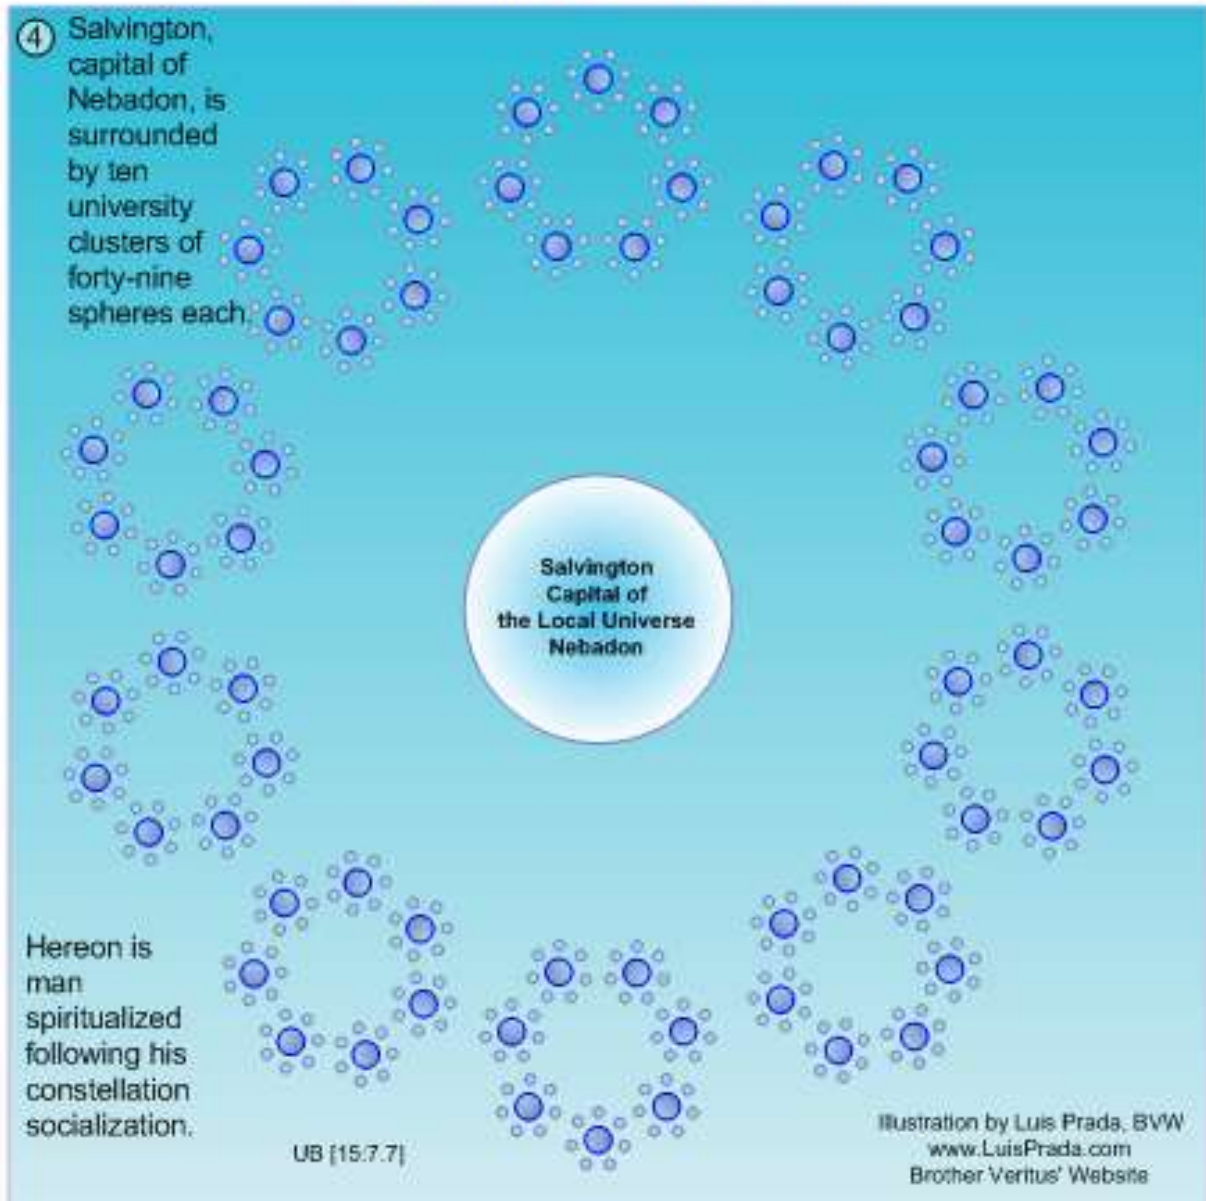

Salvington, Headquarters of the Local Universe Nebadon Schematic Representation