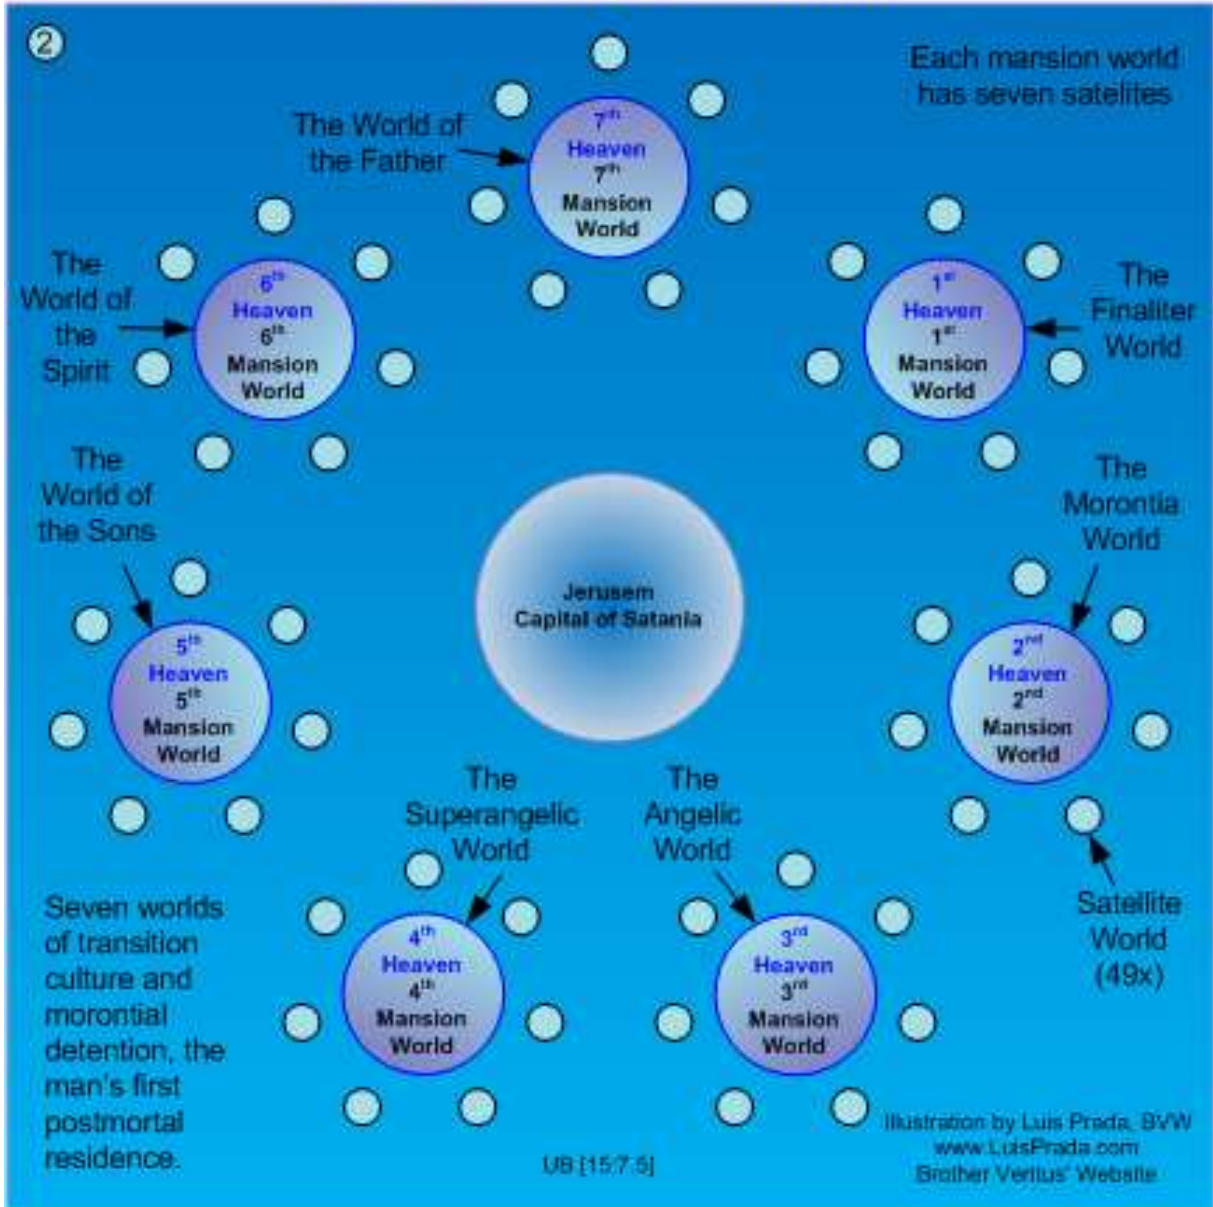

Jerusem, Headquarters of Local System Satania Schematic Representation